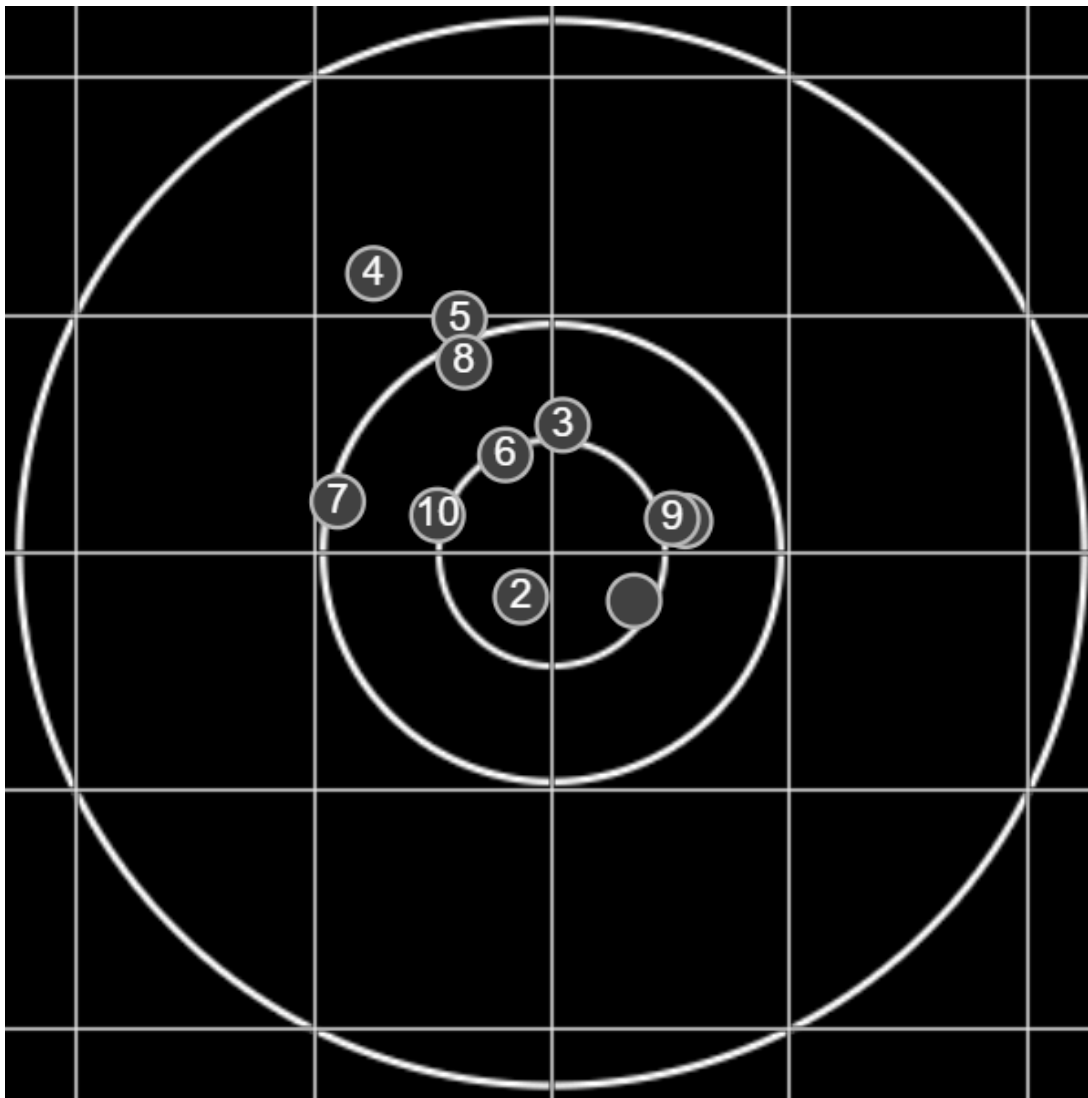

**SILVER
MOUNTAIN
TARGETS**
Made in Canada

true
15/06/2024
4:14:05 pm

BRC Club Shoot
Series 1
500 yards

BRC T4 [-58]
AU-500y

Group: 222.6 mm
(194.4w x 181.0h)

(Iron)
Shooter
Graeme Bright [m01]

48.3

FINAL
v: 2075, sd: 39.3

#	fps	score
	2020	V
10	2043	V
9	2027	5
8	2066	5
7	2014	5
6	2136	V
5	2056	4
4	2109	4
3	2067	5
2	2110	V
1	2117	5